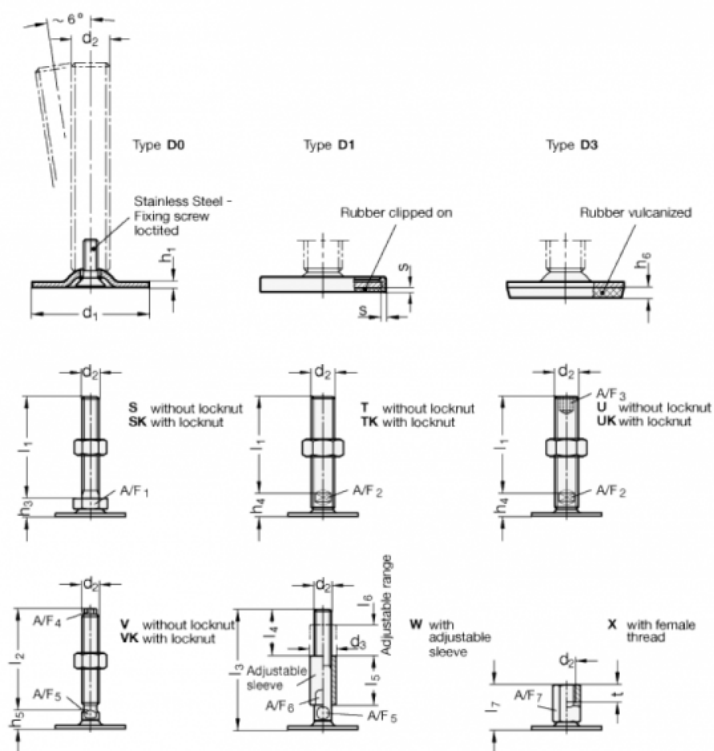

Article number: 204180M1060D1S

Description: E+G levelling foot

GN 41-80-M10-60-D1-S

Note: S Without nut, External hexagon at the bottom

Measures

- A/F1 = 17
- d1 = 80
- d2 = M10
- h1 = 3
- h3 = 11
- h6 =
- l1 = 60
- s = 2